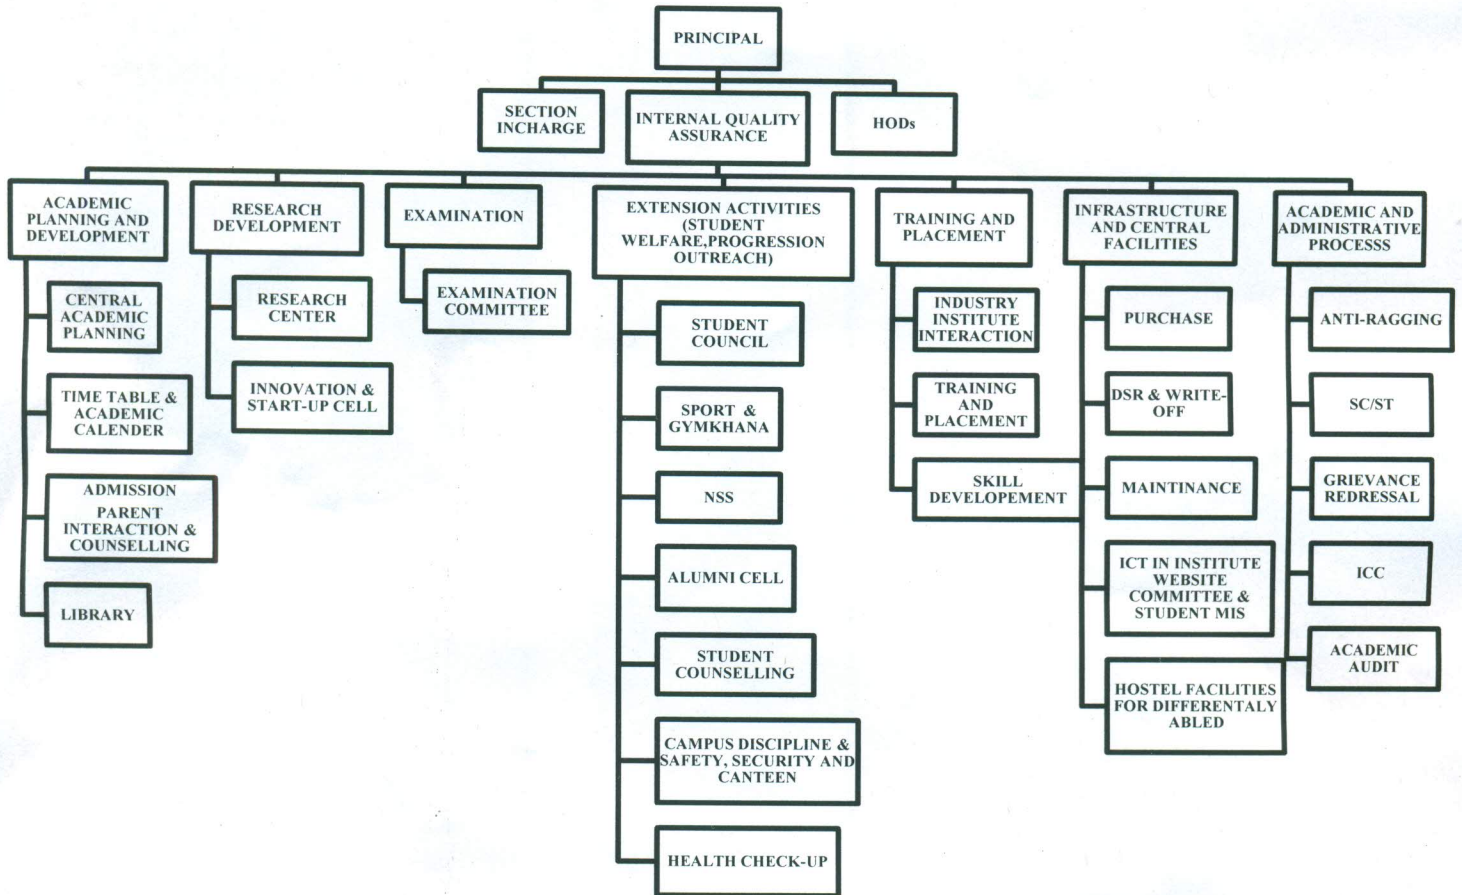

SRES's
SHREE RAMCHANDRA COLLEGE OF ENGINEERING
Lonikand, Pune – 412216

Reference No: SRCOE/2017-18/ NAAC /305B

Date: 17/06/2017

VARIOUS COMMITTEES CHART

[Handwritten signature]

[Handwritten signature]

Principal
Shree Ramchandra Education Society's
Shree Ramchandra College of Engineering
Pune-Nagar Road, Lonikand, Pune-412216