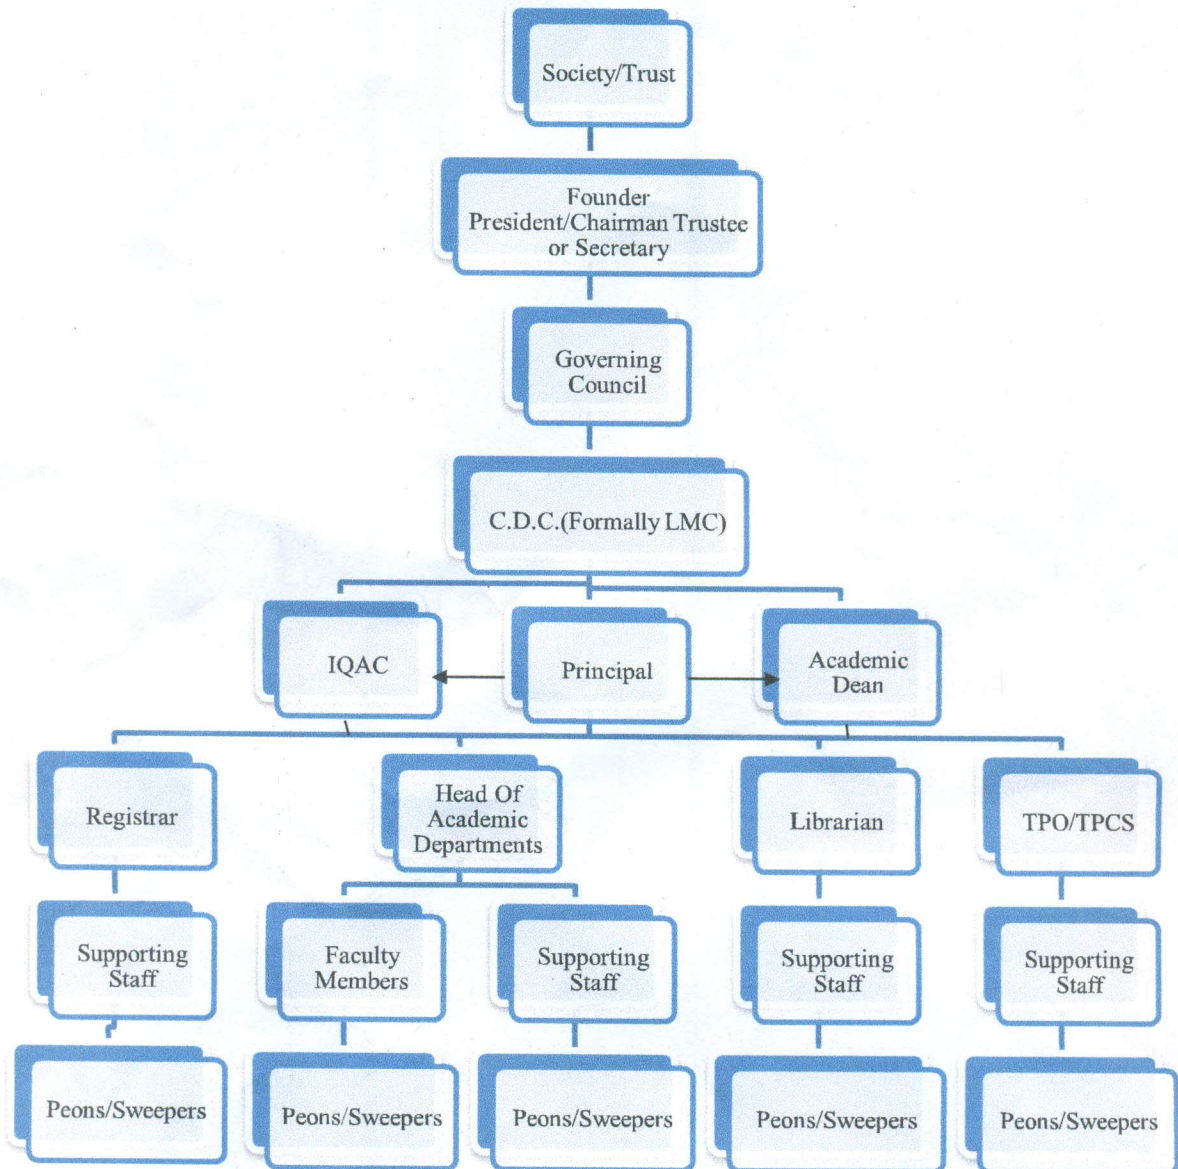

## Organization Chart

**Principal**

Shree Ramchandra Education Society's  
Shree Ramchandra College of Engineering  
Pune-Nagar Road, Lonikand, Pune-412216

**SRES's**  
**SHREE RAMCHANDRA COLLEGE OF ENGINEERING**  
 Lonikand, Pune – 412216